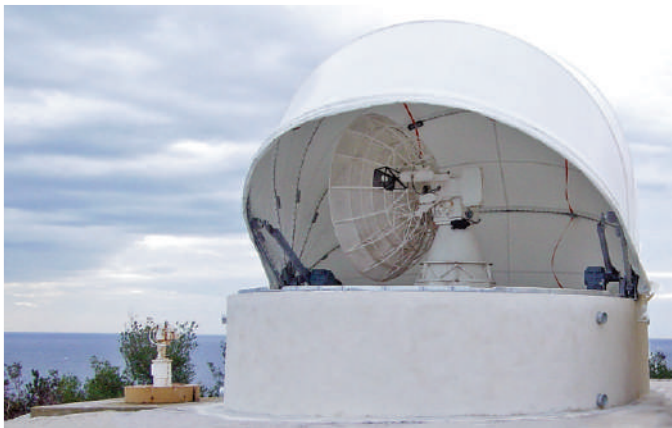

Fast Opening Domes

Technical Information

Radome Type (diameter)	9 m	11 m	13 m	16 m	20 m	24 m
Height (m/ft)	5 / 16.4	6 / 19.7	7 / 23	9 / 29.5	11.5 / 36.1	10 / 32.8
Volume (m³)	200	360	580	1,000	1,500	2,800
Weight (t)	2.9	4.1	5.7	8.5	12	20
Staff (persons)	3	3	3	3	3	6
Setup time (day)	2	2	2	3	4	6
Transport (container ISO 20')	1	1	2	3	4	4

Bachmann RDS
58 A rue du Dessous des Berges
75013 Paris

Phone : +33 1 46 72 42 69
Fax : +33 1 45 85 48 46
E-Mail : contacts@losbergerdeboer.com

www.losbergerdeboer.com

LOSBERGER DE BOER
BACHMANN RDS