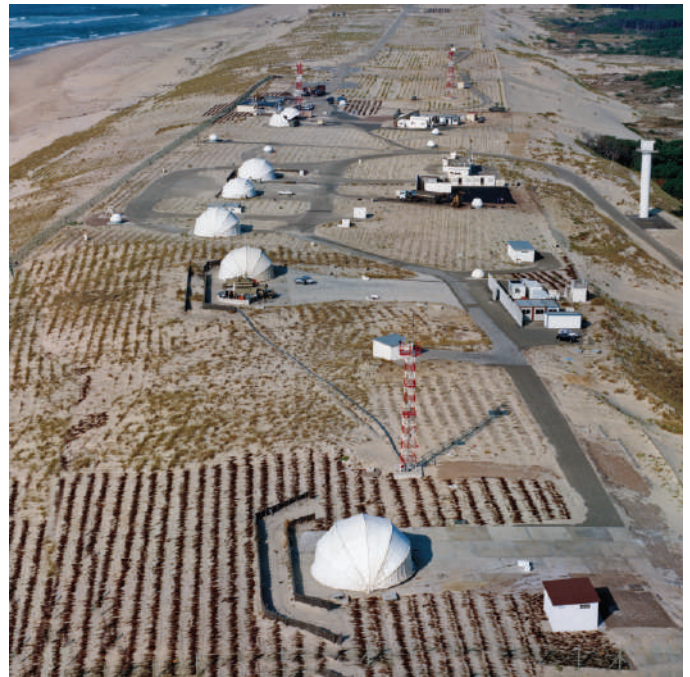

Fast Opening Domes

Technical Information

Radome Type (diameter)	9 m	11 m	13 m	16 m	20 m	24 m
Height (m/ft)	5 / 16.4	6 / 19.7	7 / 23	9 / 29.5	11.5 / 36.1	10 / 32.8
Volume (m³)	200	360	580	1,000	1,500	2,800
Weight (t)	2.9	4.1	5.7	8.5	12	20
Staff (persons)	3	3	3	3	3	6
Setup time (day)	2	2	2	3	4	6
Transport (container ISO 20')	1	1	2	3	4	4

Bachmann RDS
58 A rue du Dessous des Berges
75013 Paris

Phone : +33 1 46 72 42 69
Fax : +33 1 45 85 48 46
E-Mail : contacts@losbergerdeboer.com

www.losbergerdeboer.com

LOSBERGER DE BOER
BACHMANN RDS