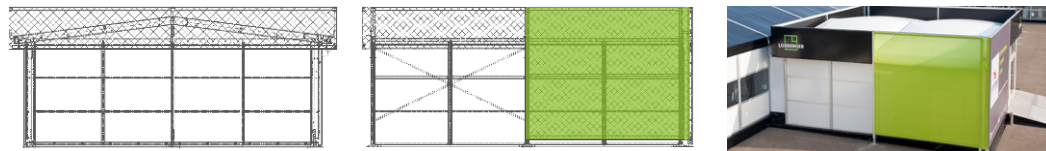

Energy efficiency

Kubo is equipped with a thermo roof cover system as a standard product detail. The double-layered roof covering is inflated to low pressure creating air cushions so the dead air space in these membranes offer higher insulation properties. And, the formation of condensate on the roof cover's inside ceiling layer is subsequently eliminated.

Horizontal floor-to-ceiling safety glass windows will assure total transparency and energy savings through the use of double-glazed window inserts. In addition, horizontal thermo PVC wall cassettes with a filigree texture and appearance provide improved insulation properties over other types of tent side cladding. Green. Because the Kubo tent system drives from Losberger De Boer's maxiflex and uniflex tent systems design, traditional vertical wall elements made of hard-PVC or glass cassettes may also be selected for Kubo facades. User designed flexibility.

Kubo offers generous vertical surface areas for graphics design, especially useful for the presentation of branding and advertising messages. The graphics banners attach to a facade-mounted framing system which is already integrated into the existing Losberger De Boer tent system so there is no need for adding a separate, expensive infrastructure to tension that design pallet. Facade banners allow event organizers to fashion their Kubo with an impressive, individualized design.

Losberger De Boer
285 Bucheimer Rd Suite A
Frederick, MD 21701
Phone: 1-301-682-8000
Fax: 1-301-682-8005
E-Mail: LosbergerUS@losbergerdeboer.com
www.losbergerus.com