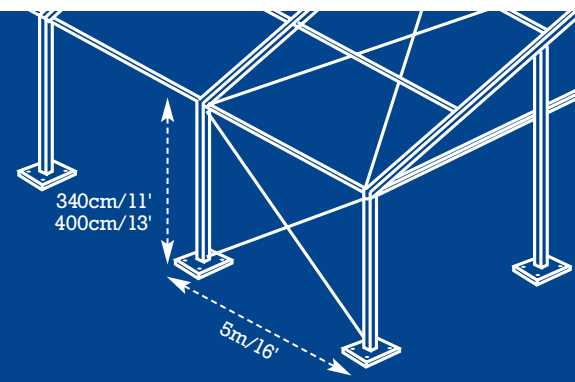

Tent System

Beam Size:
4 3/4" x 7 3/4"
uniflex

Beam Size:
4 3/4" x 9 3/4"
big uniflex

uni

Width	Leg	Rafter Sections
10m/33'	340/400	5.0m
11m/36'	340/400	5.5m
12m/40'	340/400	6.0m
15m/50'	340/400	7.5m/5m+2.5m
20m/66'	340/400	10m/7.5m+2.5m
21m/70'	340/400	10.5m
25m/82'	340/400	7.5m+5.0m/10m+2.5m
30m/100'	340/400	10m+5.0m

**uniflex/big uniflex
Parts System**

uniflex/big uniflex frames feature:

- Anodized four channel box beam aluminum
- Galvanized steel connection pieces
- Drop-in roof and eave purlins
- 5m/16' bays
- 9', 11' or 13' eave height
- Interchangeable parts between sizes
- Uniform frame parts speed installation times
- Rafter splice configurations allows flexibility between sizes
- Leg/rafter gusset plates add strength in critical lift areas
- No interior eave cables
- No interior knee braces or rafter struts
- Snow loading optional

uniflex/big uniflex Bay Dimensions

- High quality European coated fabric – standard material for roof panels, gable ends and sidewalls.
- Kedered roof fabric and sidewalls provide weather tight coverings without lace lines or rain flaps.
- Push down roof tensioning system:
 - Holds valances in place
 - Provides straight, clean appearance
 - Seals tent for improved air conditioning and heating efficiency
 - Eliminates unsightly web and ratchet straps at each upright.