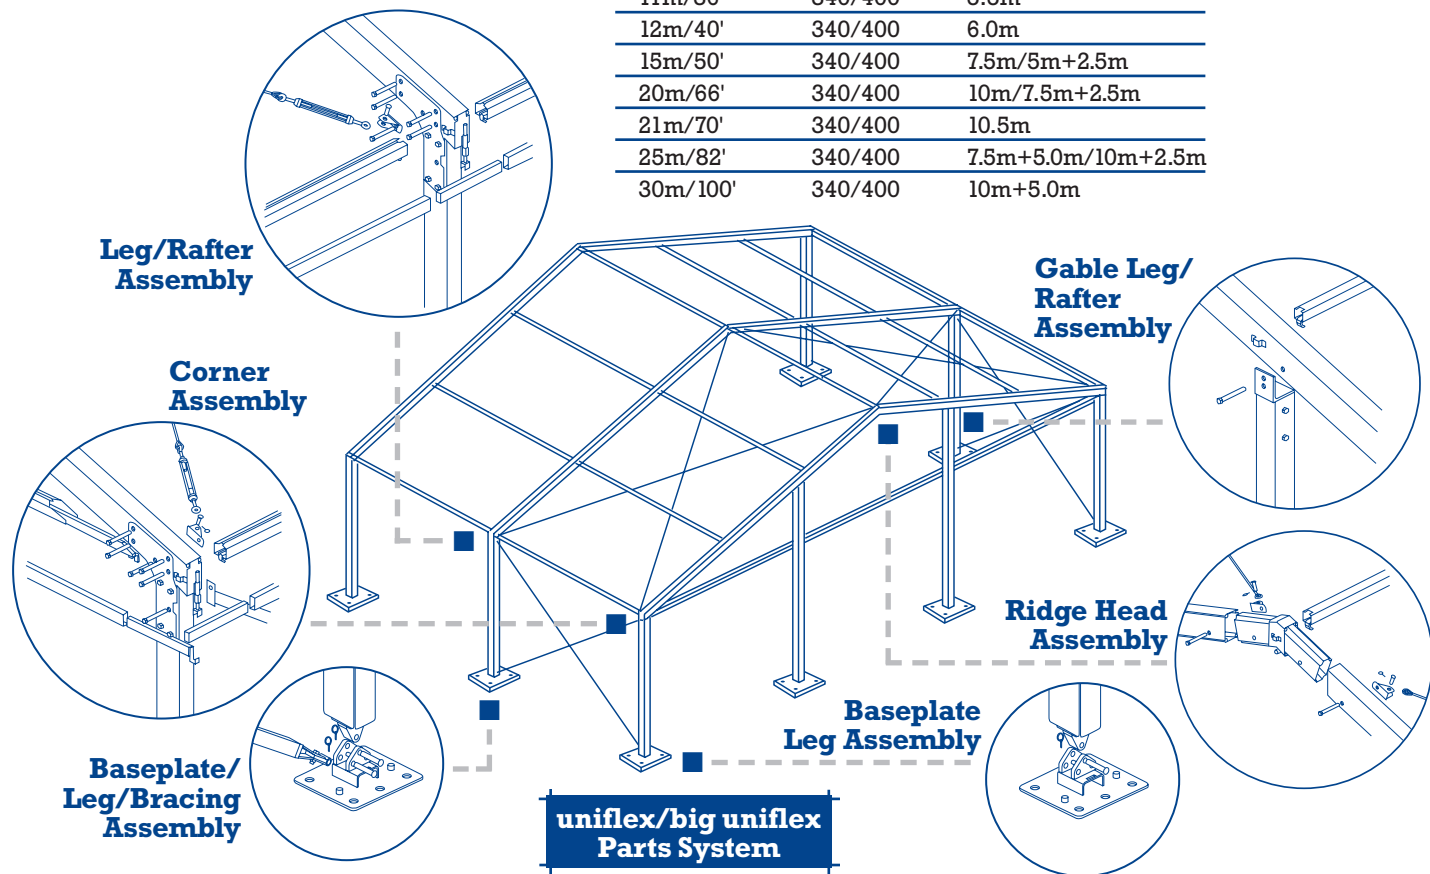

Tent System

Beam Size:
4 3/4" x 7 3/4"
uniflex

Beam Size:
4 3/4" x 9 3/4"
big uniflex

uni

Width	Leg	Rafter Sections
10m/33'	340/400	5.0m
11m/36'	340/400	5.5m
12m/40'	340/400	6.0m
15m/50'	340/400	7.5m/5m+2.5m
20m/66'	340/400	10m/7.5m+2.5m
21m/70'	340/400	10.5m
25m/82'	340/400	7.5m+5.0m/10m+2.5m
30m/100'	340/400	10m+5.0m

**uniflex/big uniflex
Parts System**

uniflex/big uniflex frames feature:

- Anodized four channel box beam aluminum
- Galvanized steel connection pieces
- Drop-in roof and eave purlins
- 5m/16' bays
- 9', 11' or 13' eave height
- Interchangeable parts between sizes
- Uniform frame parts speed installation times
- Rafter splice configurations allows flexibility between sizes
- Leg/rafter gusset plates add strength in critical lift areas
- No interior eave cables
- No interior knee braces or rafter struts
- Snow loading optional

uniflex/big uniflex Bay Dimensions

- High quality European coated fabric – standard material for roof panels, gable ends and sidewalls.
- Kedered roof fabric and sidewalls provide weather tight coverings without lace lines or rain flaps.
- Push down roof tensioning system:
 - Holds valances in place
 - Provides straight, clean appearance
 - Seals tent for improved air conditioning and heating efficiency
 - Eliminates unsightly web and ratchet straps at each upright.

Versatile – strong – dependable

- Slide back sidewalls remain on the tent
 - Sidewalls are in place at all times
 - Unzip and slide back to open
 - Slide together, zip to close.
- Variety of sidewall window pane designs available.
- Gable end roof vents available.
- Enclosure system includes:
 - Glass windows
 - Cassette hardwalls
 - Double door kits.
- Drop-in self-locking, hardwood cassette flooring available.
- Storage and transportation pallets available for glass windows, door kits, cassette walls.
- Liners and interior draping accessories.