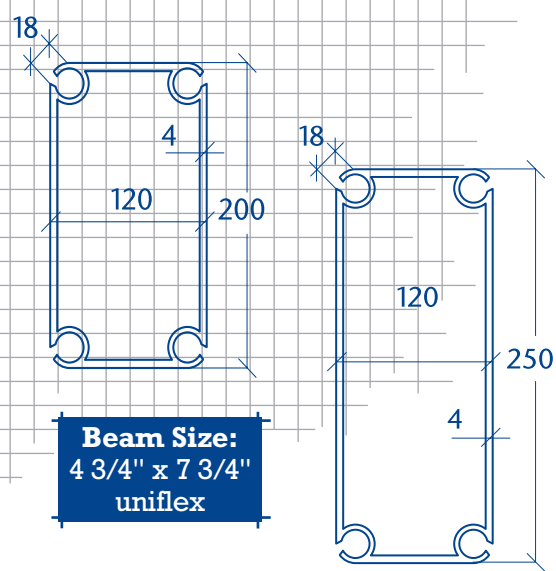

Tent System

Beam Size:
4 3/4" x 7 3/4"
uniflex

Beam Size:
4 3/4" x 9 3/4"
big uniflex

uni

Width	Leg	Rafter Sections
10m/33'	340/400	5.0m
11m/36'	340/400	5.5m
12m/40'	340/400	6.0m
15m/50'	340/400	7.5m/5m+2.5m
20m/66'	340/400	10m/7.5m+2.5m
21m/70'	340/400	10.5m
25m/82'	340/400	7.5m+5.0m/10m+2.5m
30m/100'	340/400	10m+5.0m

**uniflex/big uniflex
Parts System**

uniflex/big uniflex frames feature:

- Anodized four channel box beam aluminum
- Galvanized steel connection pieces
- Drop-in roof and eave purlins
- 5m/16' bays
- 9', 11' or 13' eave height
- Interchangeable parts between sizes
- Uniform frame parts speed installation times
- Rafter splice configurations allows flexibility between sizes
- Leg/rafter gusset plates add strength in critical lift areas
- No interior eave cables
- No interior knee braces or rafter struts
- Snow loading optional