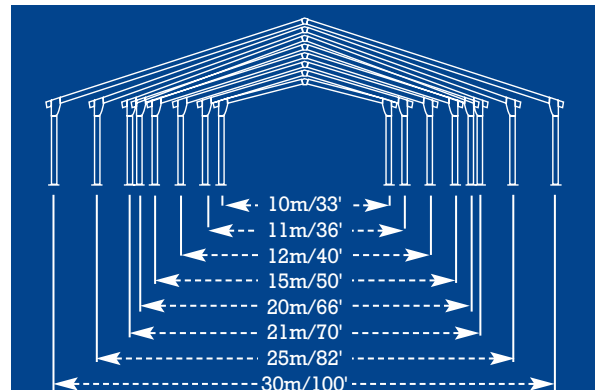

Tent System

Beam Size:
4 3/4" x 7 3/4"
uniflex

Beam Size:
4 3/4" x 9 3/4"
big uniflex

uni

Width	Leg	Rafter Sections
10m/33'	340/400	5.0m
11m/36'	340/400	5.5m
12m/40'	340/400	6.0m
15m/50'	340/400	7.5m/5m+2.5m
20m/66'	340/400	10m/7.5m+2.5m
21m/70'	340/400	10.5m
25m/82'	340/400	7.5m+5.0m/10m+2.5m
30m/100'	340/400	10m+5.0m

**uniflex/big uniflex
Parts System**

uniflex/big uniflex frames feature:

- Anodized four channel box beam aluminum
- Galvanized steel connection pieces
- Drop-in roof and eave purlins
- 5m/16' bays
- 9', 11' or 13' eave height
- Interchangeable parts between sizes
- Uniform frame parts speed installation times
- Rafter splice configurations allows flexibility between sizes
- Leg/rafter gusset plates add strength in critical lift areas
- No interior eave cables
- No interior knee braces or rafter struts
- Snow loading optional